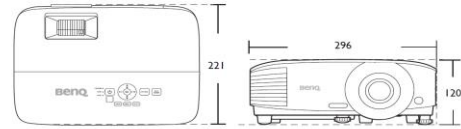

Installation

Dimensions

296 mm (W) x 120 mm (H) x 221 mm (D)