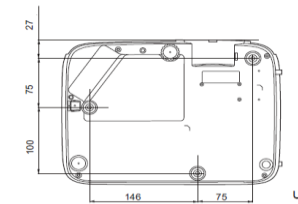

Ceiling/Wall mount installation diagram

Ceiling/Wall mount screw: M4
(Max L = 25 mm; Min L = 20 mm)

Unit: mm

	Quantity
1 HDMI-1	1
2 HDMI-2	1
3 USB Type min B(For Page up/down and FW)	1
4 Computer In (D-sub 15pin, Female)	1
5 Monitor out (D-sub 15pin, Female)	1
6 RS232 In (D-sub 9pin, male)	1
7 Composite Video(RCA)	1
8 S-Video	1
9 Audio in(mini jack)	1
10 Audio out(mini jack)	1
11 IR Receiver(Front+Rear)	2