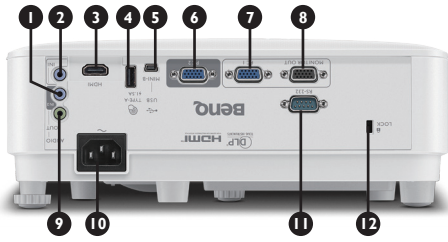

Input and Output Terminals

- ① Audio input jacks
- ② Audio input jacks
- ③ HDMI input port
- ④ USB Type A port (Power for Touch kit)
- ⑤ USB Mini-B port
- ⑥ RGB (PC) signal input jacks
- ⑦ RGB (PC) signal input jacks
- ⑧ RGB (PC) signal output jack
- ⑨ Audio output jack
- ⑩ AC power jack
- ⑪ RS-232 control port
- ⑫ Kensington anti-theft lock slot