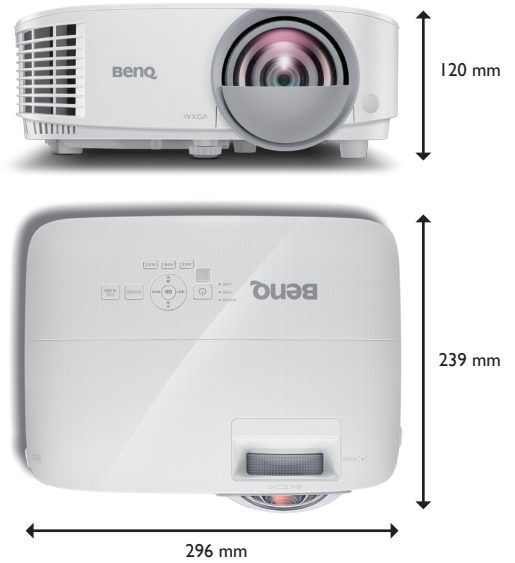

Dimensions