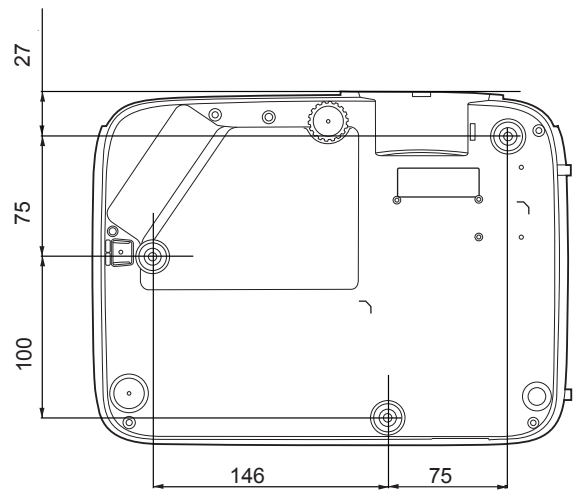

## Dimensions

## Distance Chart

Screen Size				Distance from Screen (mm)	Lowest / Highest Lens position (mm)
Diagonal	Height	Width			
inch	mm	mm	mm		
60	1524	808	1292	631	40
70	1778	942	1508	736	47
80	2032	1077	1723	841	54
90	2286	1212	1939	947	61
100	2540	1346	2154	1052	67
110	2794	1481	2369	1157	74
120	3048	1615	2585	1262	81

\* The screen aspect ratio is 16 : 10 and the projected picture is in a 16 : 10 aspect ratio

## Ceiling Mount Chart

Ceiling/Wall mount screw: M4  
(Max L = 25 mm; Min L = 20 mm)

Unit: mm

BenQ Europe B.V.

Meerenakkerweg 1-17  
5652 AR Eindhoven  
The Netherlands  
Tel: +31 88 8889200  
Fax: +31 88 8889299