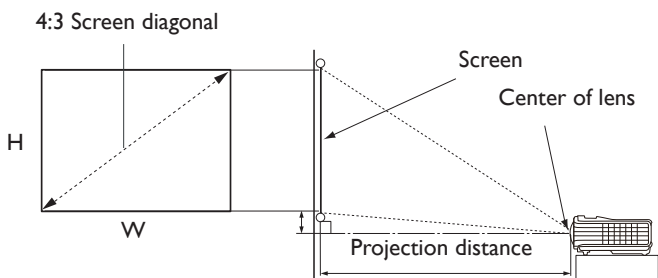

* Lamp life results will vary depending on environmental conditions and usage. Actual product's features and specifications are subject to change without notice.

Input and Output Terminals

- | | |
|---------------------------|-----------------------------------|
| ① Audio input 1 / 2 jack | ⑪ Audio output jack |
| ② HDMI 2 / MHL input jack | ⑫ AC power cord inlet |
| ③ HDMI 1 input jack | ⑬ USB Type-A port |
| ④ USB Mini-B port | ⑭ RS-232 control port |
| ⑤ PC input 2 | ⑮ Video input jack |
| ⑥ PC input 1 | ⑯ Kensington anti-theft lock slot |
| ⑦ Monitor output jack | ⑰ Audio L input jack |
| ⑧ RJ45 LAN input jack | |
| ⑨ S-Video input jack | |
| ⑩ Audio R input jack | |

Dimensions

Distance Chart

Screen Size				Distance from Screen (mm)	Lowest / Highest Lens position (mm)
Diagonal	Height	Width			
inch	mm	mm	mm		
60	1524	914	1219	738	137
70	1778	1067	1422	862	160
80	2032	1219	1626	985	183
90	2286	1372	1829	1108	206
100	2540	1524	2032	1231	229
110	2794	1676	2235	1354	251
120	3048	1829	2438	1477	274

* The screen aspect ratio is 4 : 3 and the projected picture is in a 4 : 3 aspect ratio

Ceiling Mount Chart

Ceiling/Wall Mount screw: M4
(Max. Length = 25 mm; Min. Length = 20 mm)
Unit: mm

BenQ Europe B.V.