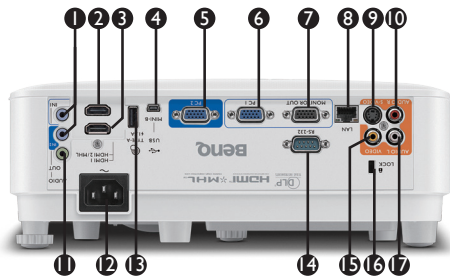

Input and Output Terminals

① Audio input 1 / 2 jack	⑪ Audio output jack
② HDMI 2 / MHL input jack	⑫ AC power cord inlet
③ HDMI 1 input jack	⑬ USB Type-A port
④ USB Mini-B port	⑭ RS-232 control port
⑤ PC input 2	⑮ Video input jack
⑥ PC input 1	⑯ Kensington anti-theft lock slot
⑦ Monitor output jack	⑰ Audio L input jack
⑧ RJ45 LAN input jack	
⑨ S-Video input jack	
⑩ Audio R input jack