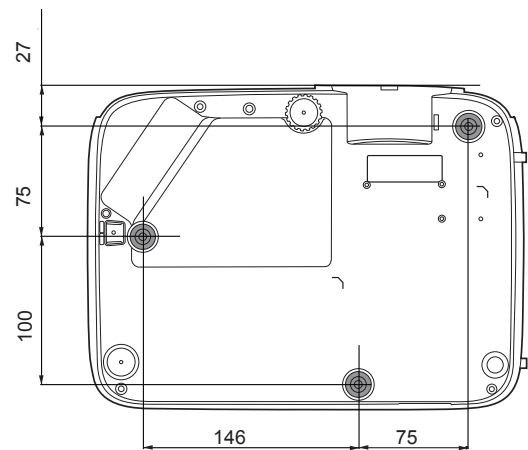

* Lamp life results will vary depending on environmental conditions and usage. Actual product's features and specifications are subject to change without notice.

Input and Output Terminals

- | | |
|---------------------------|-----------------------------------|
| ① Audio input 1 / 2 jack | ⑪ Audio output jack |
| ② HDMI 2 / MHL input jack | ⑫ AC power cord inlet |
| ③ HDMI 1 input jack | ⑬ USB Type-A port |
| ④ USB Mini-B port | ⑭ RS-232 control port |
| ⑤ PC input 2 | ⑮ Video input jack |
| ⑥ PC input 1 | ⑯ Kensington anti-theft lock slot |
| ⑦ Monitor output jack | ⑰ Audio L input jack |
| ⑧ RJ45 LAN input jack | |
| ⑨ S-Video input jack | |
| ⑩ Audio R input jack | |

Dimensions

Distance Chart

Screen Size				Distance from Screen (mm)	Lowest / Highest Lens position (mm)
Diagonal	Height	Width			
inch	mm	mm	mm		
60	1524	914	1219	738	137
70	1778	1067	1422	862	160
80	2032	1219	1626	985	183
90	2286	1372	1829	1108	206
100	2540	1524	2032	1231	229
110	2794	1676	2235	1354	251
120	3048	1829	2438	1477	274

* The screen aspect ratio is 4 : 3 and the projected picture is in a 4 : 3 aspect ratio

Ceiling Mount Chart

Ceiling/Wall Mount screw: M4
(Max. Length = 25 mm; Min. Length = 20 mm)
Unit: mm

BenQ Europe B.V.