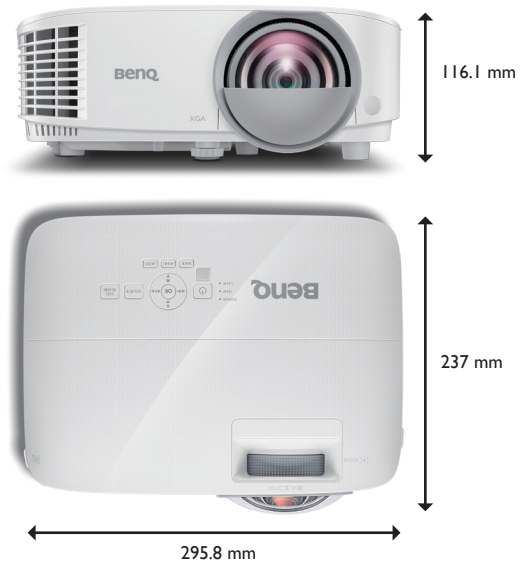

Dimensions