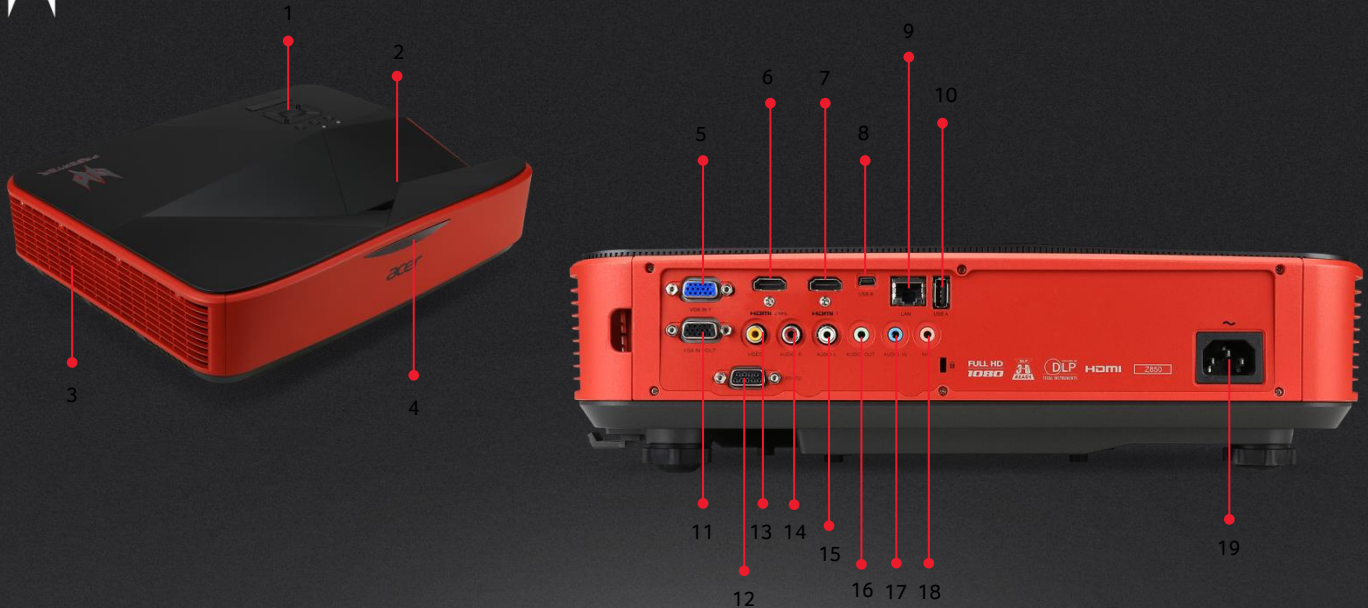

## New Horizons

- 24:9 UltraWide HD Resolution
- Ultra Short Throw Projection allows vast 120" images from just 47cm away
- Laser illumination technology delivers immense brightness and stunning colors.
- See all the details with a 100,000:1 contrast ratio
- 