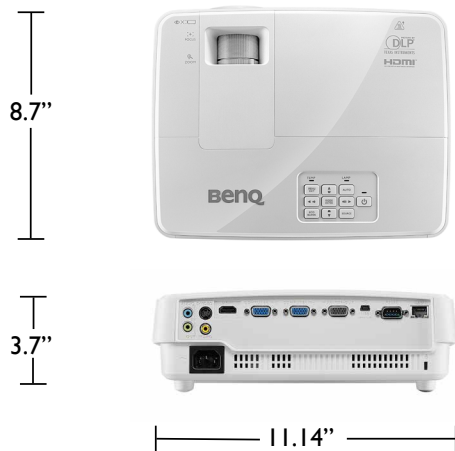

Input and Output Terminals

- 1 Audio in/out (Mini Jack)
- 2 S-Video in (Mini DIN 4pin)
- 3 Composite Video in (RCA)
- 4 HDMI
- 5 Computer in 1/2 (D-sub 15pin)
- 6 Monitor out (D-sub 15pin)
- 7 USB (Type Mini B)
- 8 RS232 (DB-9pin)
- 9 LAN (RJ45)

Ceiling Mount Chart

Ceiling Mount screw: M4
(Max L = 25 mm; Min L = 20 mm)

Units: inch

Ceiling Mount Chart

Units: inch

Because it matters