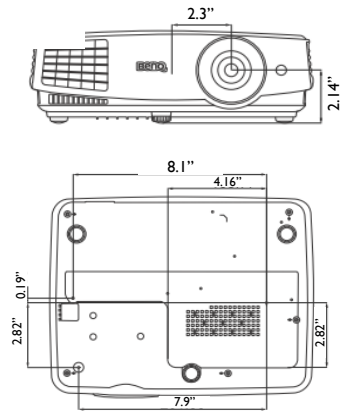

Input and Output Terminals

- 1 Audio in/out (Mini Jack)
- 2 S-Video in (Mini DIN 4pin)
- 3 Composite Video in (RCA)
- 4 HDMI
- 5 Computer in 1/2 (D-sub 15pin)
- 6 Monitor out (D-sub 15pin)
- 7 USB (Type Mini B)
- 8 RS232 (DB-9pin)
- 9 LAN (RJ45)

MW571 Digital Projector

Distance Chart

Screen Size				Distance from screen (inch)			Vertical offset (inch)
Diagonal		W (inch)	H (inch)	Min length	Average	Min length	
Inch	mm			Max zoom		Max zoom	
60	1524	51	32	61.5	70.7	79.8	3.2
70	1778	59	37	71.8	82.5	93.1	3.7
80	2032	67	42	82.0	94.2	106.4	4.2
90	2286	76	47	92.3	106.1	119.8	4.7
100	2540	84	53	102.5	117.8	133.1	5.3
110	2794	93	58	112.8	129.6	146.4	5.8
120	3048	102	63	123.1	141.4	159.7	6.3
130	3302	110	68	133.3	153.2	173.1	6.8
140	3556	118	74	143.6	165.0	186.3	7.4
150	3810	127	79	153.8	176.8	199.7	7.9
160	4064	136	84	164.1	188.5	213.0	8.4
170	4318	144	90	174.4	200.3	226.3	9.0
180	4572	152	95	184.6	212.1	239.6	9.5

Ceiling Mount Chart

Ceiling Mount screw: M4
(Max L = 25 mm; Min L = 20 mm)

Units: inch

Ceiling Mount Chart

Units: inch

Because it matters