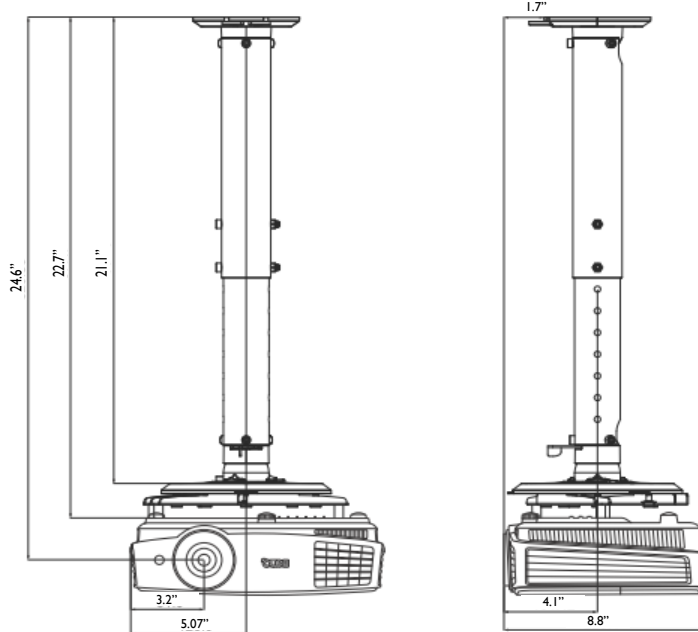

Input and Output Terminals

- 1 Audio in/out (Mini Jack)
- 2 S-Video in (Mini DIN 4pin)
- 3 Composite Video in (RCA)
- 4 HDMI
- 5 Computer in 1/2 (D-sub 15pin)
- 6 Monitor out (D-sub 15pin)
- 7 USB (Type Mini B)
- 8 RS232 (DB-9pin)
- 9 LAN (RJ45)

MW571 Digital Projector

Distance Chart

Screen Size				Distance from screen (inch)			Vertical offset (inch)
Diagonal		W (inch)	H (inch)	Min length	Average	Min length	
Inch	mm			Max zoom		Max zoom	
60	1524	51	32	61.5	70.7	79.8	3.2
70	1778	59	37	71.8	82.5	93.1	3.7
80	2032	67	42	82.0	94.2	106.4	4.2
90	2286	76	47	92.3	106.1	119.8	4.7
100	2540	84	53	102.5	117.8	133.1	5.3
110	2794	93	58	112.8	129.6	146.4	5.8
120	3048	102	63	123.1	141.4	159.7	6.3
130	3302	110	68	133.3	153.2	173.1	6.8
140	3556	118	74	143.6	165.0	186.3	7.4
150	3810	127	79	153.8	176.8	199.7	7.9
160	4064	136	84	164.1	188.5	213.0	8.4
170	4318	144	90	174.4	200.3	226.3	9.0
180	4572	152	95	184.6	212.1	239.6	9.5

Ceiling Mount Chart

Ceiling Mount screw: M4
(Max L = 25 mm; Min L = 20 mm)

Units: inch

Ceiling Mount Chart

Units: inch

Because it matters