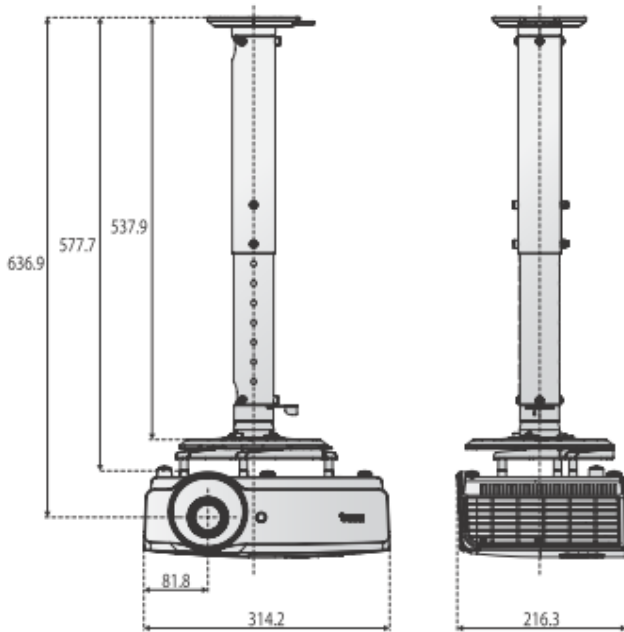

\*Lamp life results will vary depending on environmental conditions and usage. Actual product's features and specifications are subject to change without notice.

\*\* Default mode is Presentation. When 3D is on, Picture Modes only shows 3D. When 3D is off, it is not shown in Picture Modes.

## Dimension