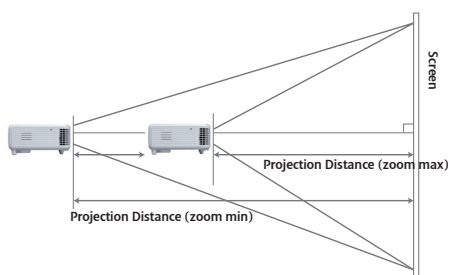

THROW DISTANCES (4:3 aspect ratio)

Image size (4:3)	Diagonal [type]	60	70	80	90	100	110	120	130	140	150
	Width [m]	1.2	1.4	1.6	1.8	2.0	2.2	2.4	2.6	2.8	3.0
	Height [m]	0.9	1.1	1.2	1.4	1.5	1.7	1.8	2.0	2.1	2.3
Projection distance	L (W) [m]	2.3	2.6	3.0	3.4	3.8	4.2	4.5	4.9	5.3	5.7
	L (T) [m]	2.5	2.9	3.3	3.7	4.2	4.6	5.0	—	—	—