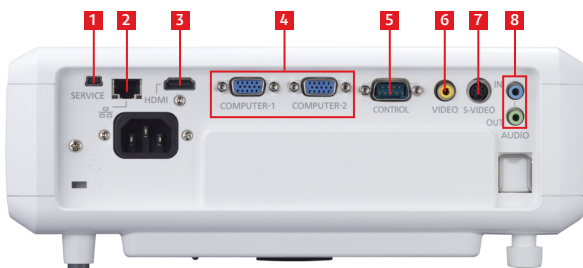

Connectivity

- **1** **USB type B:** Service port
- **2** **RJ-45:** Network connection (100BASE-TX / 10BASE-T)
- **3** **HDMI:** HDMI input
- **4** **Mini Dsub 15 x2:** Analog PC input / Component video input
- **5** **Dsub9:** RS232C connection
- **6** **RCA:** Video input
- **7** **Mini DIN4:** S-video input
- **8** **Mini jack x2:** Audio input x1, Audio output x1

Canon Inc
canon.com

Canon Europe
canon-europe.com

English Edition
© Canon Europa N.V., 2014

Canon Europe Ltd
3 The Square, Stockley Park
Uxbridge, Middlesex
UB11 1ET UK