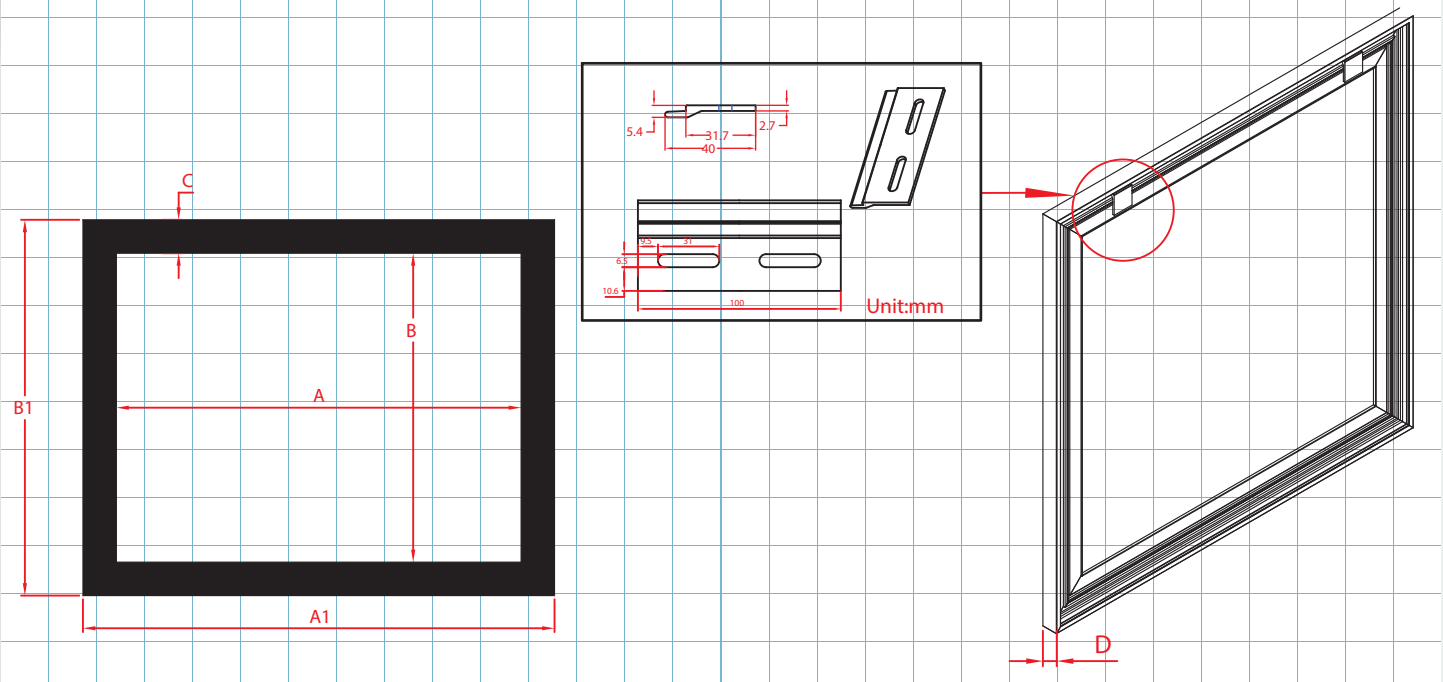

Unit: mm

Can't find size and ratio you're looking for? Visit elitescreens.com/csr to create your own

The listed measurements are for general reference only. Please contact Elite Screens to verify product design and dimensions before attempting to integrate its products with any structural or furniture modification. Although a manufacturer may offer product advice, it may be taken or disregarded at the integrator's discretion. Elite Screens will not be held responsible or be otherwise liable for faulty installations.